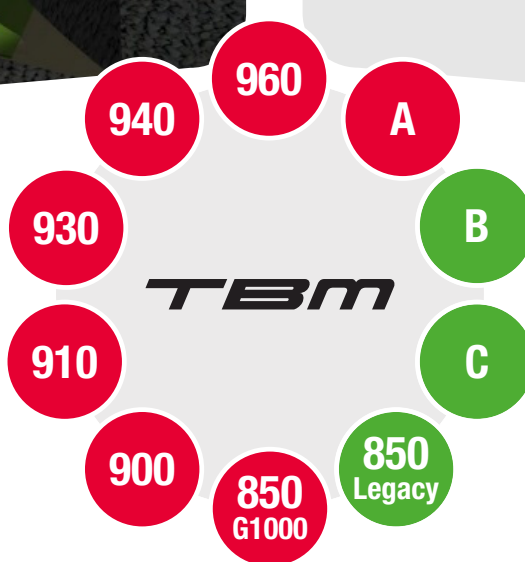

Validity

SN 126, 129, 137,
143-145, 148-433

SB Reference

Reference to order

OPT70K13525

Estimated labor hours

2 hours labor

Applicable Not applicable Already applied