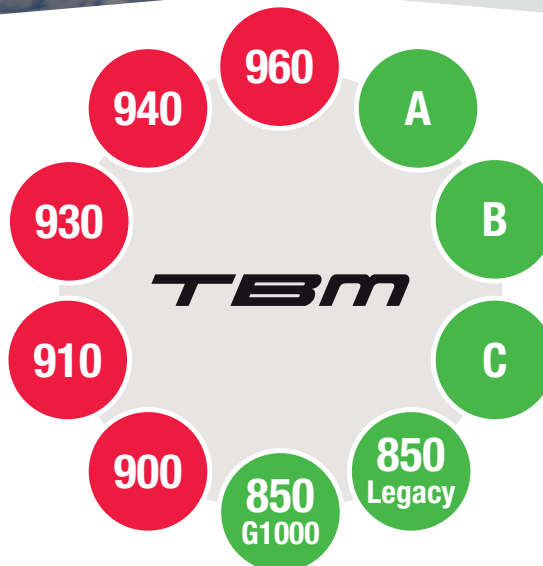

Labor hours estimated

4 hours labor

Applicable Not applicable Already applied